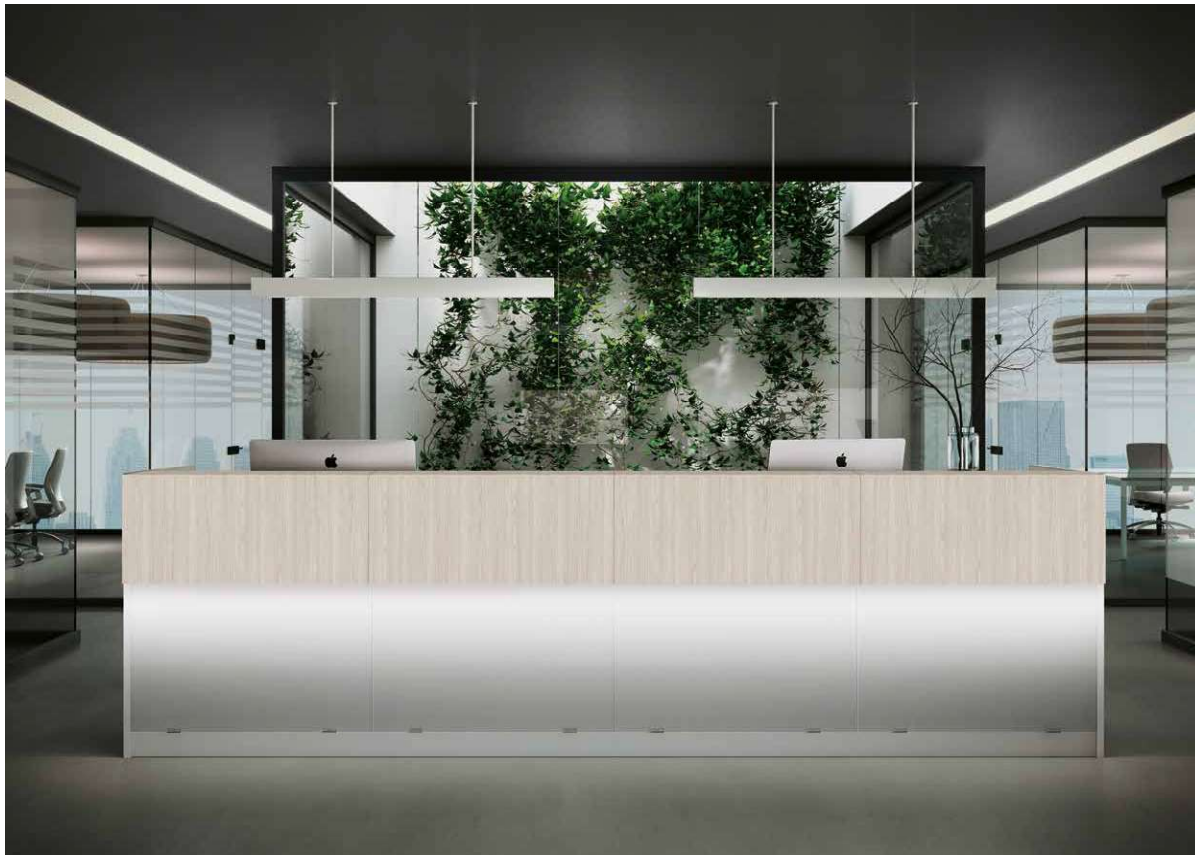

I RIFLESSI DEL CRISTALLO, UNITI ALLA CORPOSITÀ DELLA LUCE A LED, CREANO ATMOSFERE SUGGERITIVE NELL'AREA DI ACCOGLIENZA.

REFLECTIONS OF GLASS, COMBINED WITH FULLNESS OF LED LIGHT, CREATE SUGGESTIVE ATMOSPHERES IN THE RECEPTION AREA.