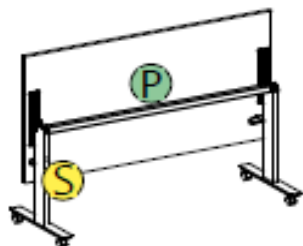

SCRIVANIE E DATILO

DESKS AND EXTENSION / BUREAU ET DACTYLO
SCHREIBTISCH UND SEITENTISCH / ESCRITORIO Y ALA

FINITURE

Finishing / Finitions
Farbe / Acabados

C1